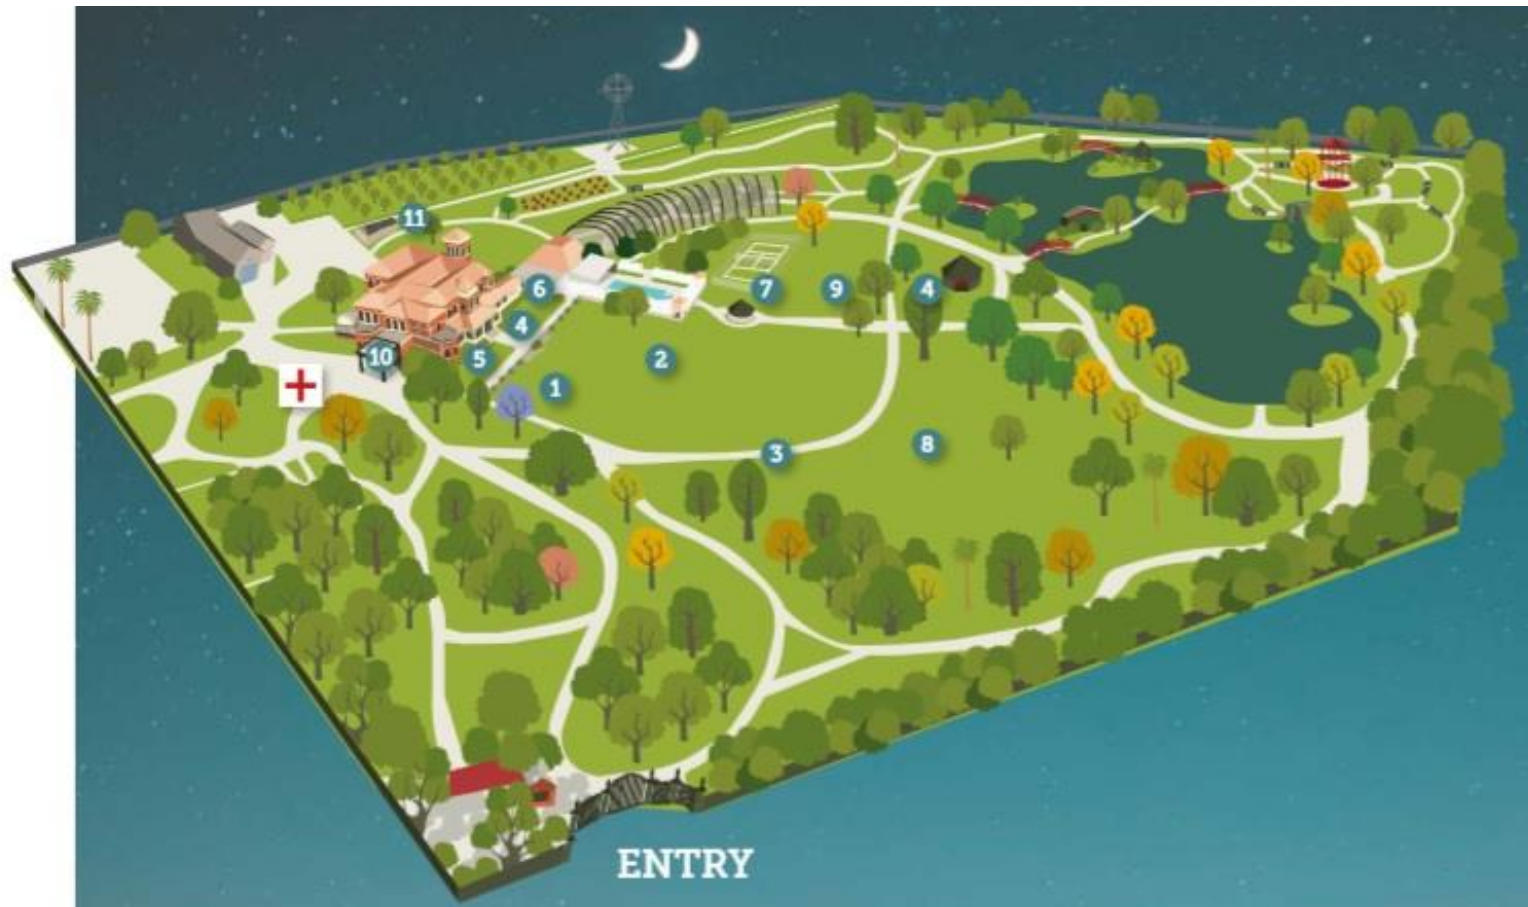

Program

Main Stage (central lawn)

- 5.00-5.20 Elwood Primary School Choir

- 5.30-5.50 Elwood College Choir

- 6.00-6.20 Glee Club

- 6.30-6.50 The Bayside Singers

- 7.00-7.40 Magic show

- 7.50-8.10 Pop Choir

Santa's visiting hours

- | | | |
|-----------|-----------|-----------|
| 5.30-6.00 | 6.30-7.00 | 7.45-8.15 |
|-----------|-----------|-----------|

Gates close at 9pm

- | | | |
|--------------------------|-----------------|--|
| 1 Carols & entertainment | 5 Sweets | 9 Christmas craft |
| 2 Market stalls | 6 Santa | 10 Mansion entrance & Membership stand |
| 3 Food trucks | 7 Face painting | 11 Toilets |
| 4 Coffee cart | 8 Garden games | |